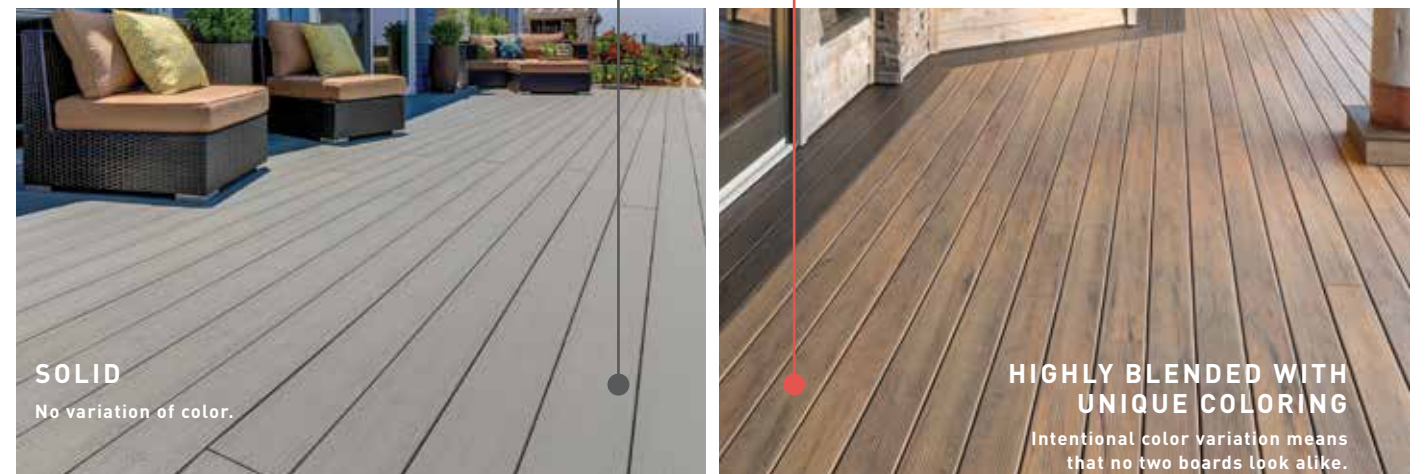

COLOR NUANCES

With TimberTech, you have a wide range of color options to choose from. These colors are found in real wood and feature colors on the spectrum of **solid, single colors** for a painted wood look to a more dramatic **color-blending of highlights and lowlights** that resemble premium hardwoods. The degree of color blending differs by collection.