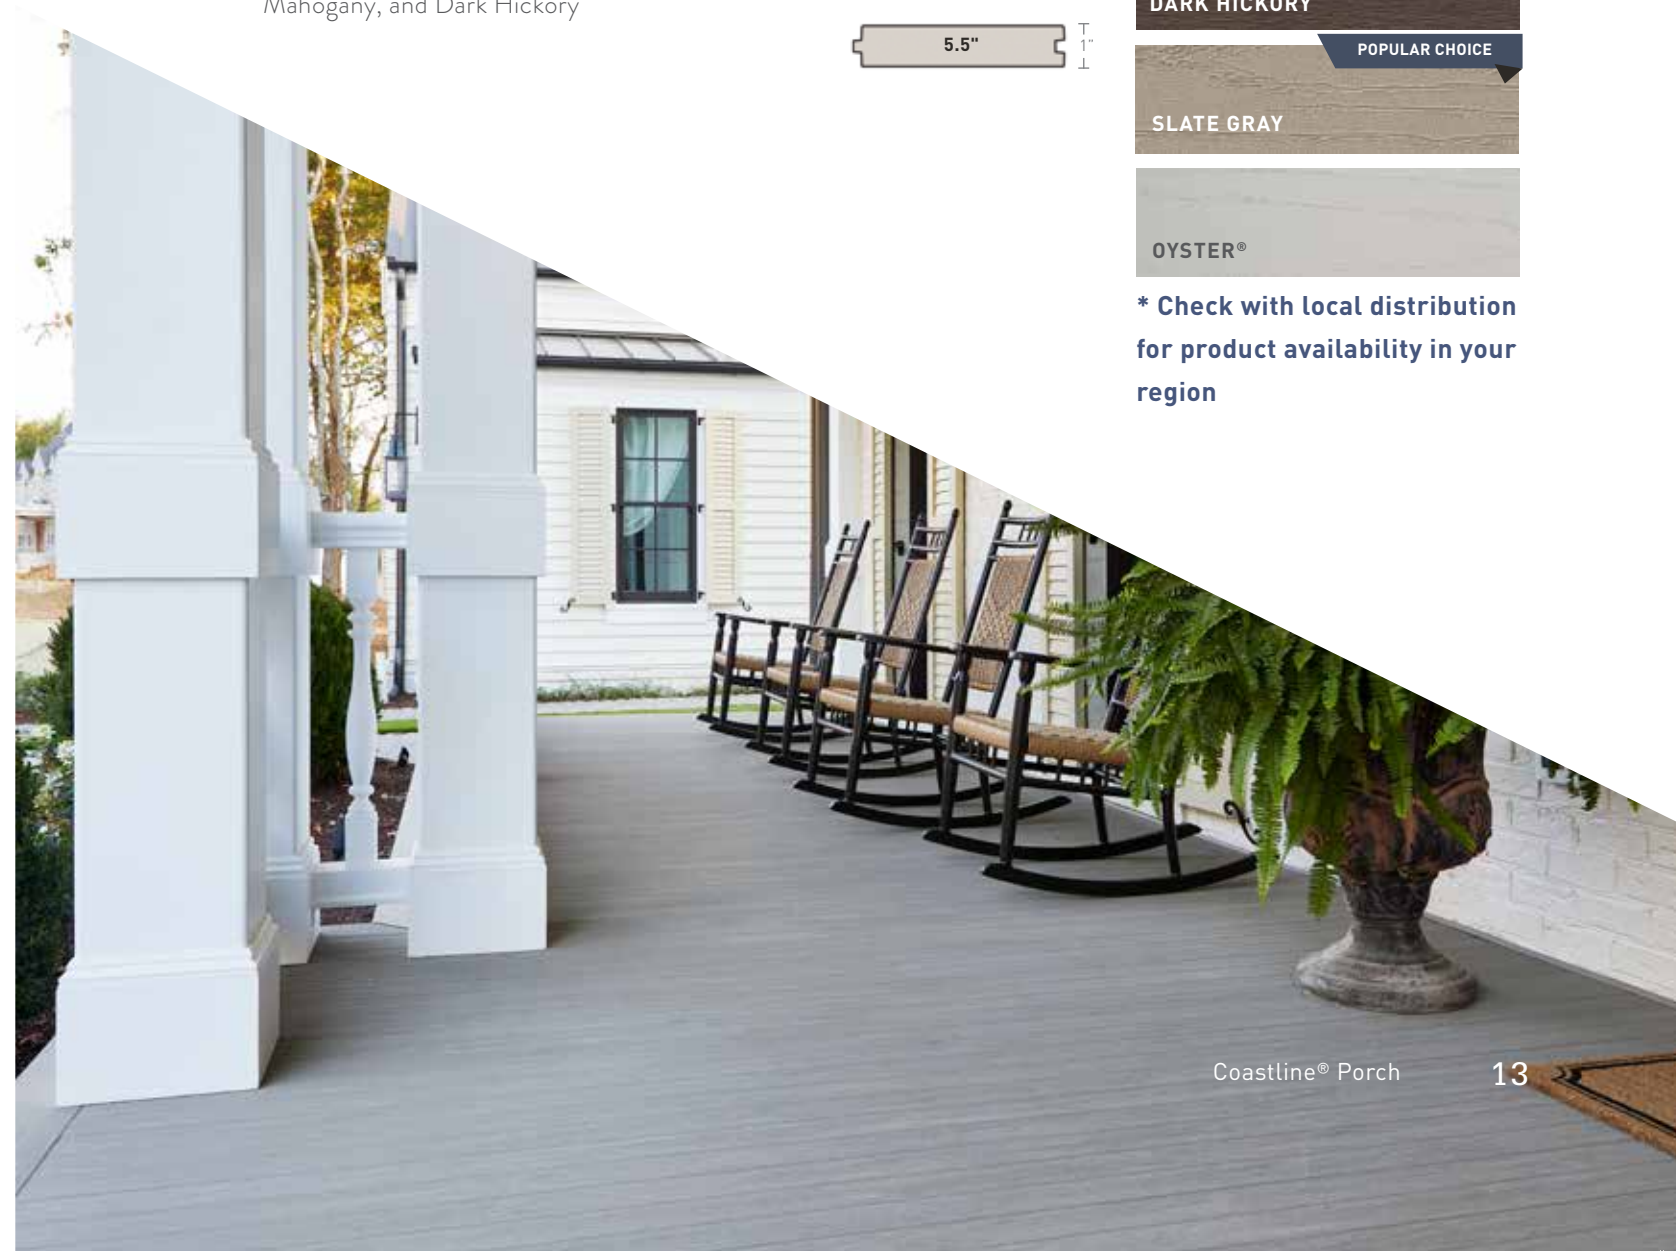

* Check with local distribution for product availability in your region

Deck Out Your Design

Combine with Impression Rail Express® in Dark Bronze with Glass Infill

BROWNSTONE + SLATE GRAY

Coastline® Porch