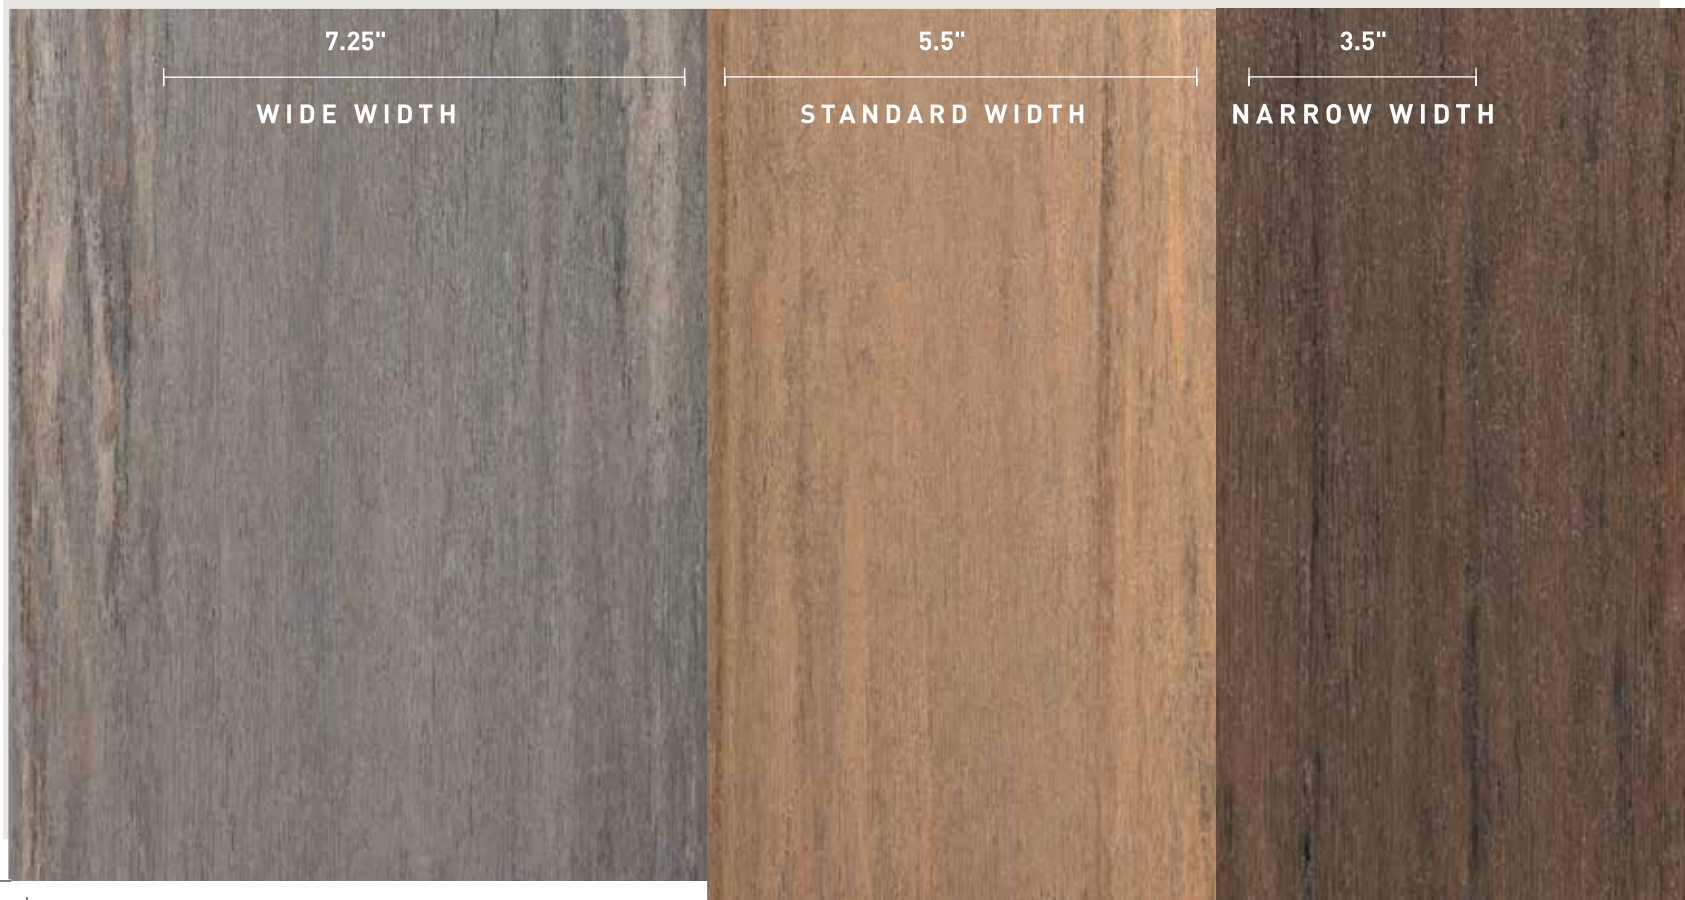

MULTI-WIDTH DECKING

Do Decking Differently®

Standard width decking is not the standard anymore. Choose from wide or narrow width, in addition to standard width, boards to add a touch of the unexpected — and an element of style. Follow the wide width flooring trend into your own outdoor living space. Tap into the classic vibe with narrow width decking. Or, turn up the volume on your deck design by mixing all three widths.