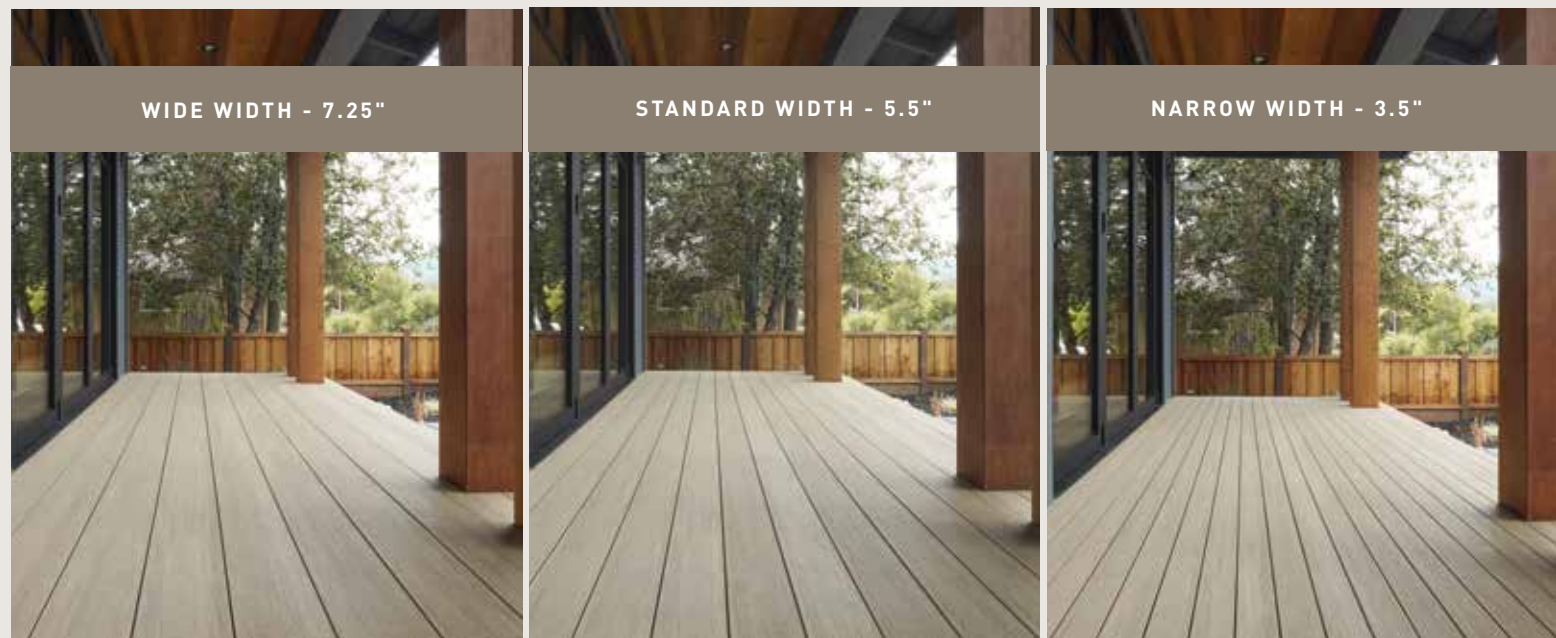

* Check with local distribution for product availability in your region

Deck Out Your Design

Combine with Impression Rail Express® in Dark Bronze with Glass Infill

BROWNSTONE + SLATE GRAY

Coastline® Porch

MULTI-WIDTH DECKING

Do Decking Differently®

Standard width decking is not the standard anymore. Choose from wide or narrow width, in addition to standard width, boards to add a touch of the unexpected — and an element of style. Follow the wide width flooring trend into your own outdoor living space. Tap into the classic vibe with narrow width decking. Or, turn up the volume on your deck design by mixing all three widths.