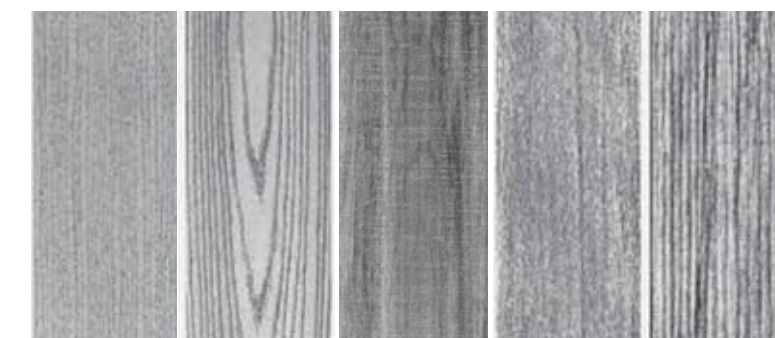

STRAIGHT GRAIN	CATHEDRAL GRAIN	CATHEDRAL CROSSCUT GRAIN	WIRE-BRUSHED FINISH	HAND-SCRAPED FINISH
PRIME+ COLLECTION, PREMIER COLLECTION	HARVEST, RESERVE AND TERRAIN COLLECTIONS	LANDMARK COLLECTION™	VINTAGE COLLECTION®	LEGACY COLLECTION