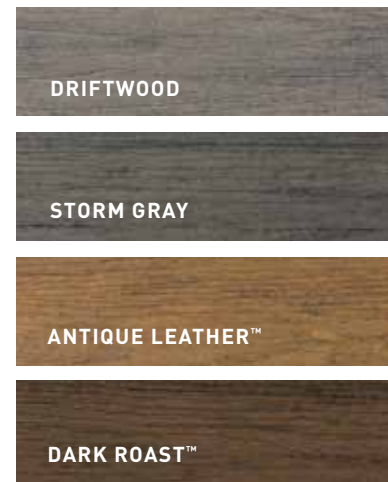

- Cathedral wood grain finish
- Highly color blended
- Available in standard width and thickness

* Check with local distribution for product availability in your region

Sandy Birch Decking

TRADITIONAL. TIMELESS. RUGGED.