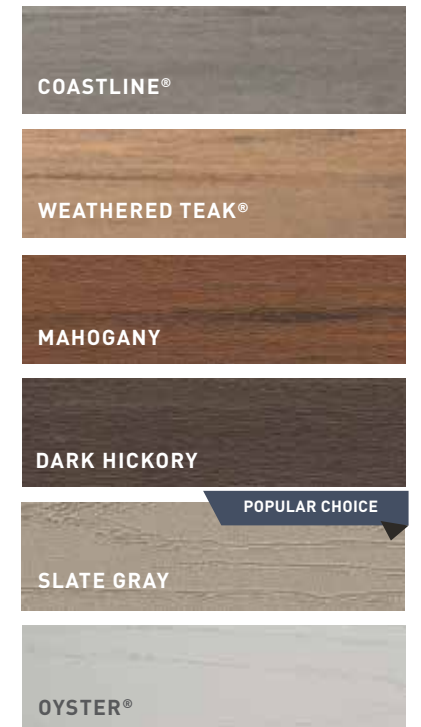

French White Oak™ Decking

Slate Gray Decking

TIMBERTECH® AZEK® PORCH

Perfect Porch Appeal

ELEGANT. STYLISH. DURABLE.
\$\$\$

Forget curb appeal — it's all about porch appeal these days. Warm, natural-looking, and nuanced colors round out the Porch Collection to help create an inviting space to greet guests or simply lounge. With tongue and groove technology, these porch boards feature a tighter-fit between boards for a more polished look. Offered in both standard and wide width, you can make a style statement on your front porch.

- Available in a variety of wood grain patterns and colors
- Available in standard width and thickness
- **Wide width** available in Coastline, Weathered Teak, Mahogany, and Dark Hickory

* Check with local distribution for product availability in your region