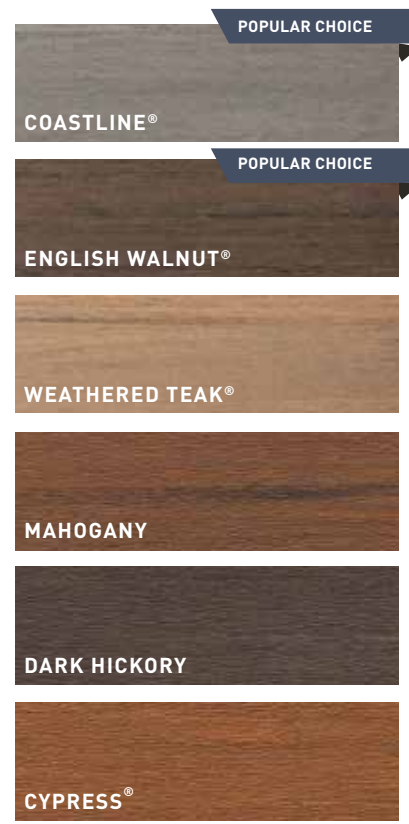

COLOR NUANCES

With TimberTech, you have a wide range of color options to choose from. These colors are found in real wood and feature colors on the spectrum of **solid, single colors** for a painted wood look to a more dramatic **color-blending of highlights and lowlights** that resemble premium hardwoods. The degree of color blending differs by collection.

\$

PREMIER COLLECTION

- Straight wood grain finish
- Solid colors

\$

PRIME+ COLLECTION®

- Straight wood grain finish
- Blended colors
- Scalloped boards

*Although AZEK Deck products are cooler to the touch, all decking products will get hot in the sun. Additionally, the darker the decking color, hotter it will feel. For hotter climates, consider choosing a lighter color.

- Wire-brushed, low-gloss finish
- Highly color-blended
- **Multi-Width Options:** Mix it up with stylish narrow, standard, and wide widths available in all colors

- **MAX Boards** available in Coastline. Perfect for docks, boardwalks, and many commercial applications.

Deck Out Your Design

Combine with Classic Composite Series Railing in White

COASTLINE® + MAHOGANY + DARK HICKORY DECKING

* Check with local distribution for product availability in your region

REFINED. RUSTIC. UNIQUE.