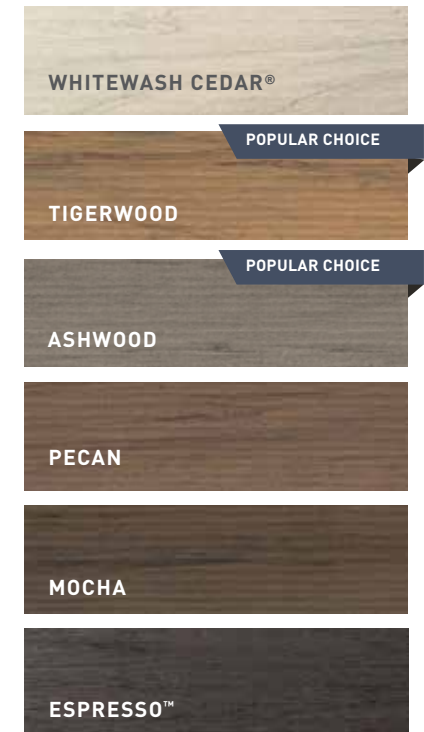

Legacy Collection

$$$

This decking features a complex blend of several colors, natural board-to-board color variation, and a hand-scraped texture that offers Old World charm. Just as every tree found in nature is unique, every deck board in the Legacy Collection is unique so you can create a one-of-a-kind deck.

- Hand-scraped finish
- Highly blended with unique coloring
- Available in standard width and thickness

* Check with local distribution for product availability in your region