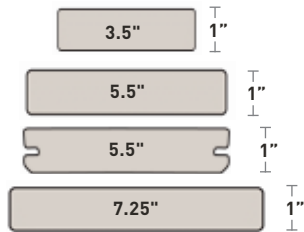

- Wire-brushed, low-gloss finish
- Highly color-blended
- **Multi-Width Options:** Mix it up with stylish narrow, standard, and wide widths available in all colors

- **MAX Boards** available in Coastline. Perfect for docks, boardwalks, and many commercial applications.