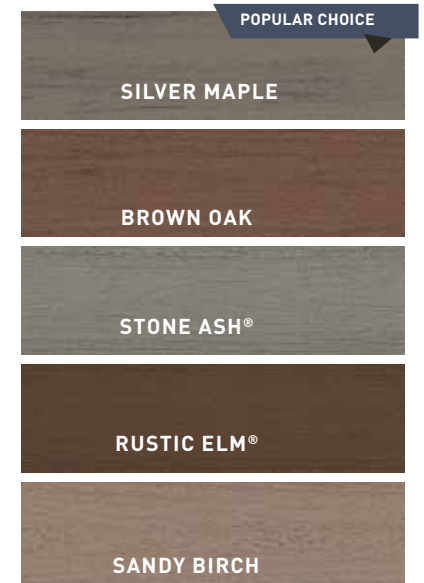

* Check with local distribution for product availability in your region