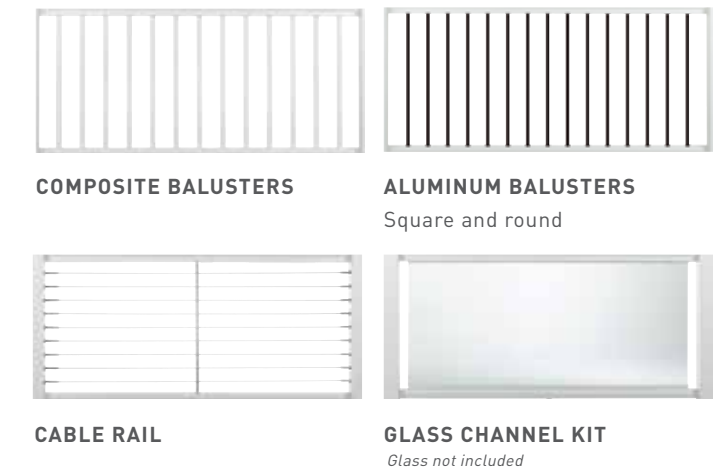

Color Options

Infill Options