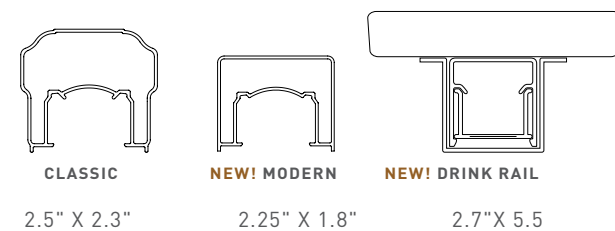

Top Rail Options

Post Cap

* Check with local distribution for product availability in your region

COMPOSITE RAILING

Classic Composite Series

BOLD. BEAUTIFUL. REFINED.

Our most popular collection boasting multiple top rail and infill choices, this simple system gives you endless design options to make your outdoor living space truly yours. Take your home's outdoor space to the next level with its bold details and variety of colors with this railing series.