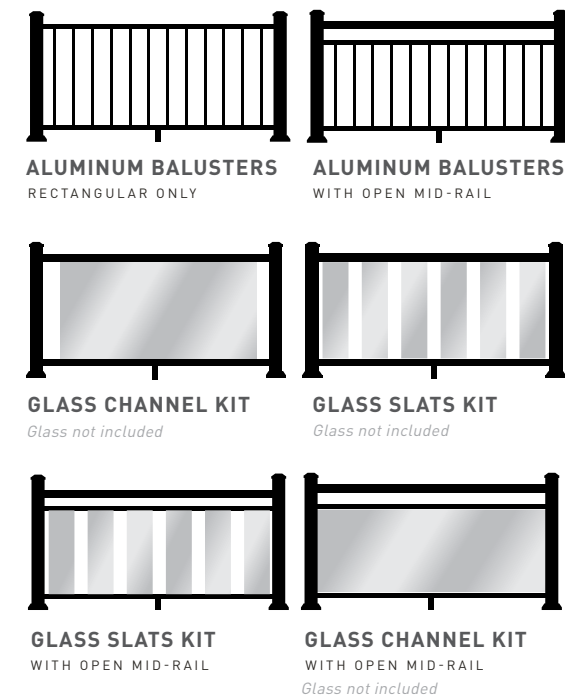

Color Options

Infill Options