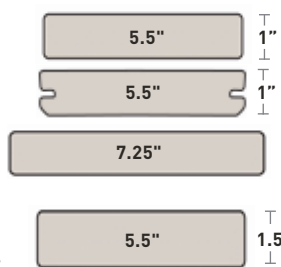

Harvest Collection®

$$

Tie in traditional, cathedral wood grain patterns and a soft, solid color palette to your deck when using boards from this classic collection. Composed of natural shades, this decking complements a wide range of homes' exteriors.

- Cathedral wood grain pattern
- Solid colors
- Available in standard width and thickness
- **Wide width** available in Brownstone and Slate Gray
- **MAX boards** are available in Slate Gray. Perfect for docks, boardwalks, and many commercial applications