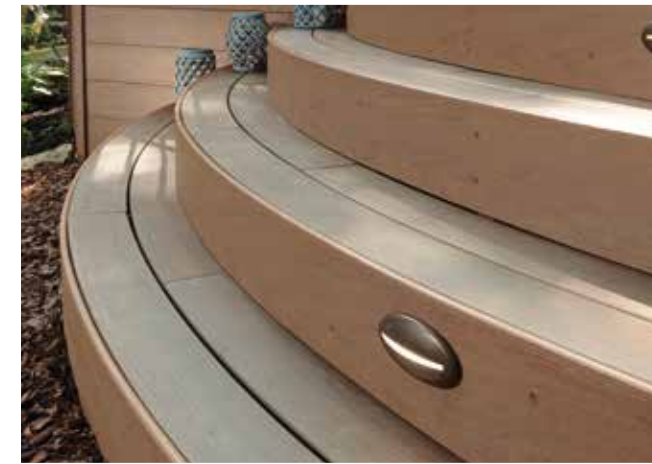

RISER BOARDS

Available in all TimberTech® PRO® decking and EDGE™ decking colors. Use on stairs for a seamless, finished look.