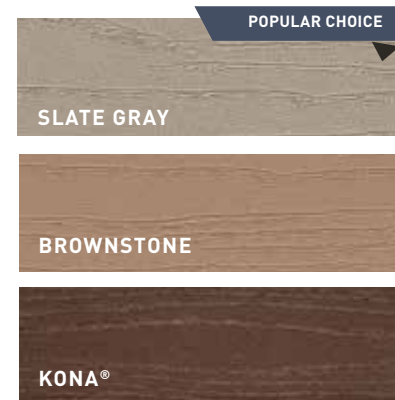

Harvest Collection®

$$

Tie in traditional, cathedral wood grain patterns and a soft, solid color palette to your deck when using boards from this classic collection. Composed of natural shades, this decking complements a wide range of homes' exteriors.

- Cathedral wood grain pattern
- Solid colors
- Available in standard width and thickness
- **Wide width** available in Brownstone and Slate Gray
- **MAX boards** are available in Slate Gray. Perfect for docks, boardwalks, and many commercial applications