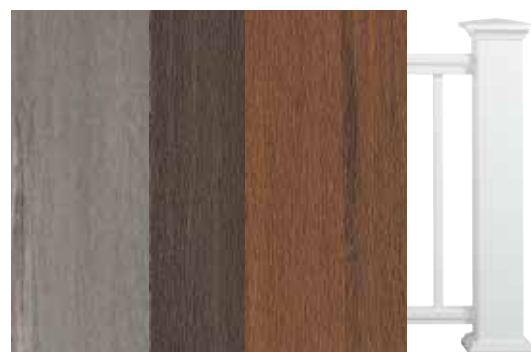

RICH. SOPHISTICATED. STYLISH.

Vintage Collection®

$$$$

Explore the "Designer Series" of decking to make your outdoor living space a masterpiece. This sophisticated collection features natural-looking colors with a wire-brushed, low-gloss finish for a truly authentic, nuanced look. Bring the subtle blend of natural colors found in the Vintage Collection to your outdoor living space. These complementary colors can be mixed and matched to make the style statement you've been seeking.

- Wire-brushed, low-gloss finish
- Highly color-blended
- **Multi-Width Options:** Mix it up with stylish narrow, standard, and wide widths available in all colors

- **MAX Boards** available in Coastline. Perfect for docks, boardwalks, and many commercial applications.

Deck Out Your Design

Combine with Classic Composite Series Railing in White